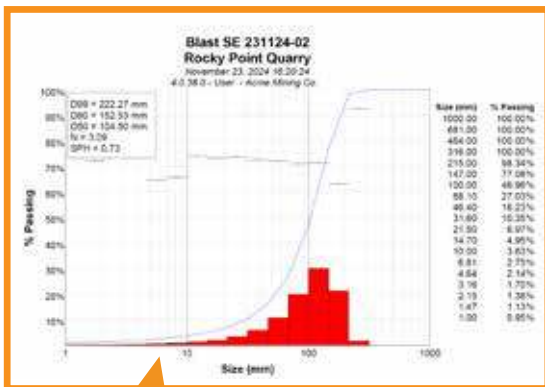

WipFrag⁴

IMAGE ANALYSIS SOFTWARE

Because you can't manage what you can't measure![™]

Measure particle size, shape, and colour anywhere:
underground, on the surface and from the air

Use WipFrag in 3 easy steps:

1. Capture / import photo

2. Analyze material

3. Output results

Intelligent & Intuitive

- Use your mobile device to find material size in moments from a safe distance, no scale reference needed
- Our best edge detection algorithm yet uses deep learning to measure particles quickly and accurately
- Generate particle size and shape distribution reports with material colour detection and volumetrics
- Easy-to-use and available in English, French Spanish, German, Portuguese, Chinese, Hindi and more