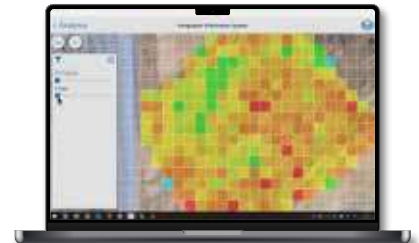

1. Capture / import photo

2. Analyze material

3. Output results

Intelligent & Intuitive

- Use your mobile device to find material size in moments from a safe distance, no scale reference needed
- Our best edge detection algorithm yet uses deep learning to measure particles quickly and accurately
- Generate particle size and shape distribution reports with material colour detection and volumetrics
- Easy-to-use and available in English, French Spanish, German, Portuguese, Chinese, Hindi and more

Aerial Advantage

- Import orthomosaic images or compile them directly in WipFrag using source images from your flights
- Analyze large areas from multiple perspectives for the most comprehensive fragmentation data
- Track detailed trends by time and location in a built-in GIS to see when & where performance is best

WipWare Ecosystem

- Sync your data to the cloud with a free WipWare Account and share with ease
- Link your WipWare Account to up to 10 devices and work from anywhere
- Connect to WipWare Solo and Reflex systems with WipFrag as the HMI
- Submit your images to our MailFrag service when you need another opinion

Collect data, complete analyses, and share results with WipFrag on any device:

Phone: Capture photos with automatic scale and location

Tablet: Edit analyses with advanced touch features

PC: Process and analyze aerial orthomosaic images