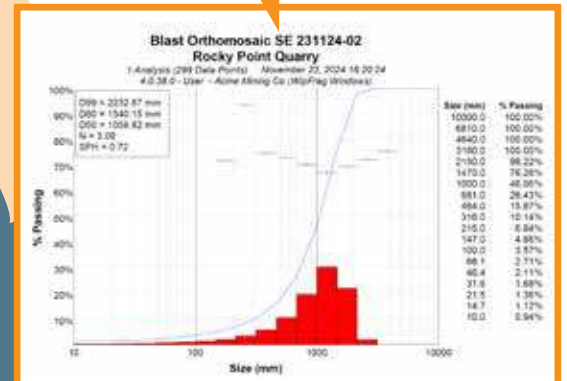

WipFrag⁴

IMAGE ANALYSIS SOFTWARE

Because you can't manage what you can't measure![™]

Measure particle size, shape, and colour anywhere:
underground, on the surface and from the air

Use WipFrag in 3 easy steps:

1. Capture / import photo

2. Analyze material

3. Output results

Intelligent & Intuitive

- Use your mobile device to find material size in moments from a safe distance, no scale reference needed
- Our best edge detection algorithm yet uses deep learning to measure particles quickly and accurately
- Generate particle size and shape distribution reports with material colour detection and volumetrics
- Easy-to-use and available in English, French Spanish, German, Portuguese, Chinese, Hindi and more

Aerial Advantage

- Import orthomosaic images or compile them directly in WipFrag using source images from your flights
- Analyze large areas from multiple perspectives for the most comprehensive fragmentation data
- Track detailed trends by time and location in a built-in GIS to see when & where performance is best